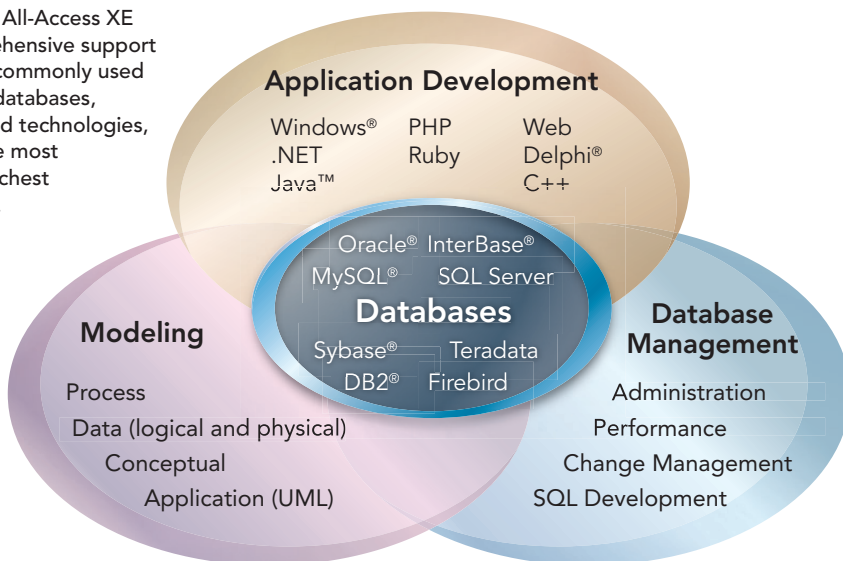

EASY LICENSE MANAGEMENT AND ON-DEMAND DEPLOYMENT

License and vendor management can be a monumental challenge, especially in the face of reorganizations, technology changes, and project resource re-allocation. Embarcadero All-Access XE is a single, easy-to-manage asset, which places a robust and role-flexible collection of products at your users’ disposal. This greatly simplifies the effort associated with managing a large collection of a-la-carte products. Included in All-Access XE are technologies designed to ease the deployment and management of your software assets. It starts with an award-winning software tool chest, then provides you with flexible options for centralized in-house license management, and finally, provides technologies that simplify and centralize the rollout of new software releases.

Embarcadero All-Access XE offers comprehensive support for the most commonly used frameworks, databases, languages, and technologies, giving you the most versatile tool chest on the planet.

All-Access XE includes:

- **Embarcadero® ToolBox:** Lightweight client which provides a primary entry point into the various products included with All-Access XE.
- **Embarcadero® ToolCloud:** Centrally provisions, manages and updates your All-Access XE software and licenses inside your own firewall.
- The industry’s only comprehensive heterogeneous tool chest for developers, architects, and DBAs.
- **Embarcadero® InstantOn™:** A breakthrough technology that gives you installation-free products you simply click and run.
- Perpetual licenses for the products your team relies upon.
- Privileged access to download and unlock products online or onsite, as you need them.
- Access to any new products that may be introduced into your membership level.
- Annual membership that includes support and maintenance to ensure your products are always up-to-date.

Benefits:

- Lowers your TCO for developer, architect, and DBA tooling.
- Reduces the complexity of license acquisition and management.
- Provides the broadest multi-platform coverage available across the languages, frameworks, databases, and technologies your team needs to run your information systems.