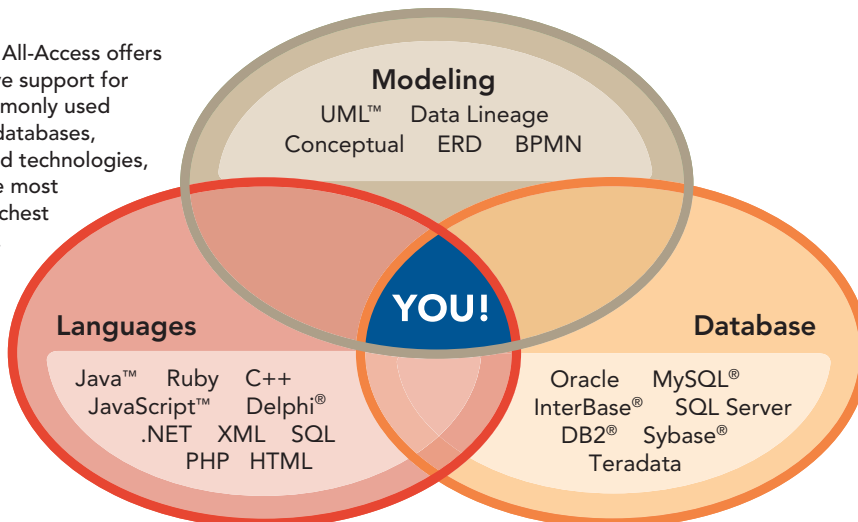

EASY LICENSE MANAGEMENT AND ON-DEMAND DEPLOYMENT

License and vendor management can be a monumental challenge, especially in the face of reorganizations, technology changes, and project resource re-allocation. Embarcadero All-Access is a single, easy-to-manage asset, which places a robust and role-flexible collection of products at your users' disposal. This greatly simplifies the effort associated with managing a large collection of a-la-carte products. Included in All-Access are technologies designed to ease the deployment and management of your software assets. It starts with an award-winning software tool chest, then provides you with flexible options for centralized in-house license management, and finally, provides technologies that simplify and centralize the rollout of new software releases.

Embarcadero All-Access offers comprehensive support for the most commonly used frameworks, databases, languages, and technologies, giving you the most versatile tool chest on the planet.

All-Access includes:

- All-Access Client: Lightweight client which provides a primary entry point into the various products included with All-Access.
- All-Access Server: Centrally provisions, manages and updates your All-Access software and licenses inside your own fire.
- The industry's only comprehensive multi-platform tool chest for developers, architects, and DBAs.
- Embarcadero® InstantOn™: A breakthrough technology that gives you installation-free products you simply click and run.
- Perpetual licenses for the products your team relies upon.
- Privileged access to download and unlock products online or onsite, as you need them.
- Access to any new products that may be introduced into your membership level.
- Annual membership that includes support and maintenance to ensure your products are always up-to-date.

Benefits:

- Lowers your TCO for developer, architect, and DBA tooling.
- Reduces the complexity of license acquisition and management.
- Provides the broadest multi-platform coverage available across the languages, frameworks, databases, and technologies your team needs to run your information systems.